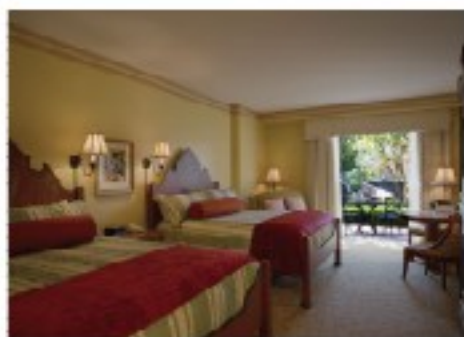

Standard Queen room, only \$135/night!
Choose from 1 king or 2 queen beds.

All of the events and CEUs will take place in the beautiful on-site meeting facilities.

At ASID Florida North's Chapter Weekend 2009 in Orlando: